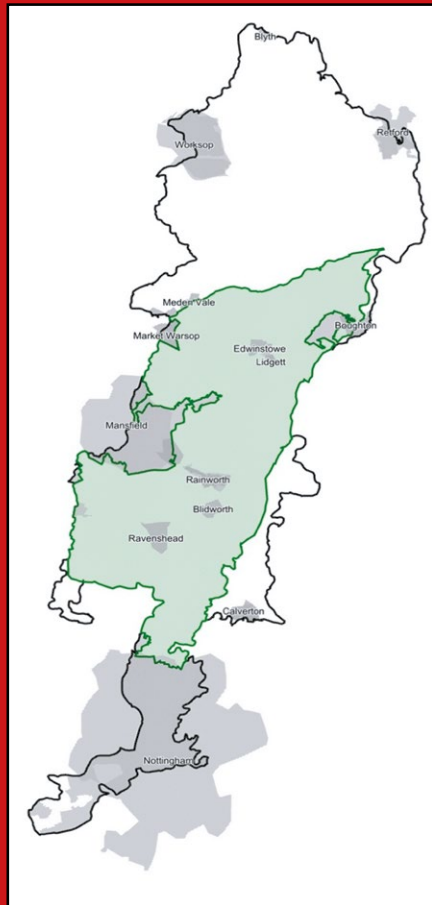

Registered in England & Wales no. 748865. Charity no. 224168R

Upload to iRecord either online or via the app and join the Miner2Major Project activity on the iRecord website.

Alternatively, you can submit your records at Miner2major@nottscg.gov.uk

For more information on the Miner2Major project and to find out about other volunteer opportunities then visit our website and social media
www.miner2major.org.uk

Twitter: @miner2major
Instagram: miner2major-project
Facebook: @miner2majorproject

HERITAGE
FUND